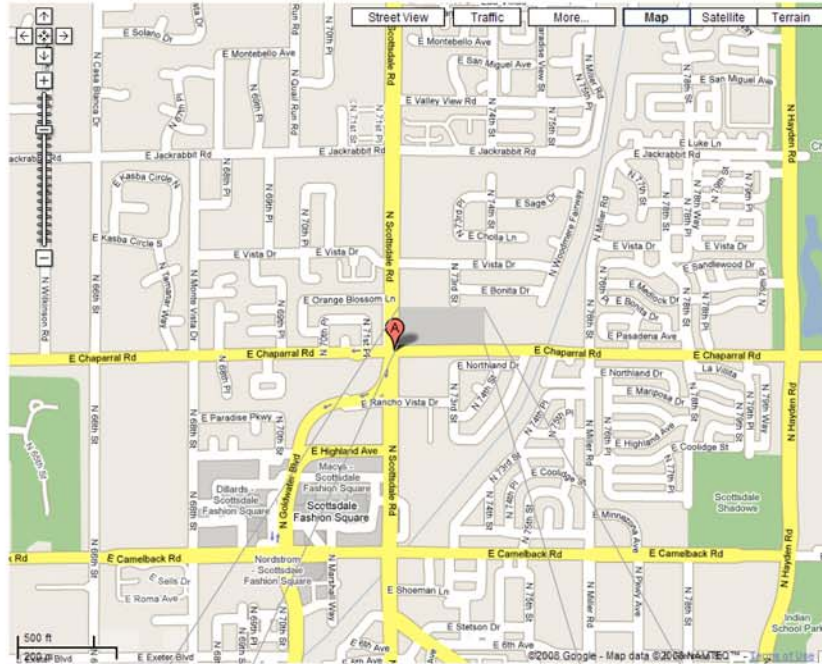

### Directions & Parking

Chaparral Suites Resort Scottsdale  
 5001 N. Scottsdale Road  
 Convention Center - Grand Ballroom

Chaparral Suites Resort is located on the NE Corner of Scottsdale Road & Chaparral Road.

When arriving at the Chaparral Suites Resort, please follow the directional signs that will be posted, leading you to the Exhibitors Unloading area on the property as well as parking for the Event.